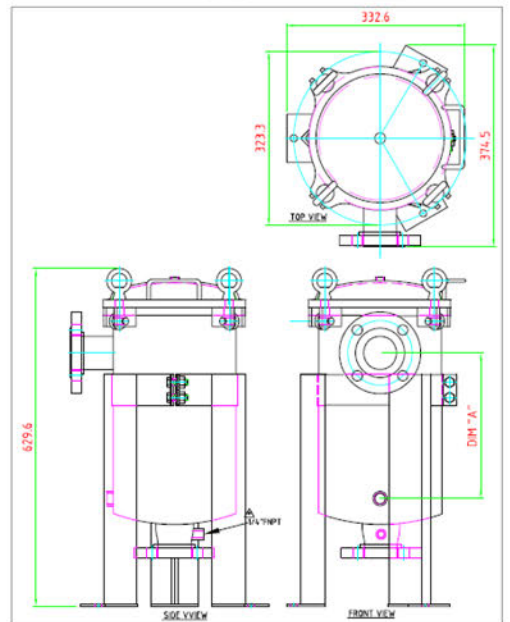

SWING BOLT CLOSURE