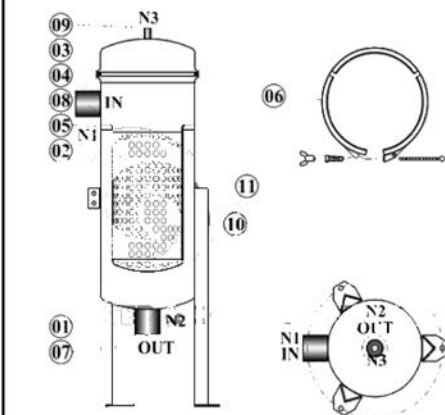

304SS, 2" Flanged Connections

316 stainless and other I/O connections available on request.

**BAND CLAMP CLOSURE**

**Excelflow**  
JUMBO FILTER HOUSING DIMENSIONS

MODEL#	CARTRIDGE LENGTH	DIM A	DIM B
40	10"	161	625
90	20"	285	878
170	30"	427	1160

**SWING BOLT CLOSURE**

RELEASE 3

REF	PRODUCT TYPE	DESCRIPTION	P/N	LIST PRICE EA
	 <p><b>Band clamp closure</b></p> <p><b>Excelflow</b></p> <p><b>STAINLESS STEEL BAG FILTER HOUSINGS</b></p> <p><b>304SS, 2" Flanged Connections</b></p> <p>other stainless grades and connections available on request.</p>  <p><b>Swing-bolt closure</b></p>	<b>Band Clamp Top Opening</b>		
		<b>304SS, rated to 100psi (7 bar)</b>		
7		Excelflow BC No. 1, 2"FL Bag Filter, 90 GPM		BF902FBC
8		Excelflow BC No. 2, 2"FL Bag Filter, 200 GPM		BF2002FBC
9		Excelflow BC No. 4, 2"FL Bag Filter, 45 GPM		BF452FBC
		<b>Swing Bolt Top Opening</b>		
		<b>304SS, rated to 150psi (10 bar)</b>		
10		Excelflow SB No. 1, 2"FL Bag Filter, 90 GPM		BF902FSB
11		Excelflow SB No. 2, 2"FL Bag Filter, 200 GPM		BF2002FSB
12		Excelflow SB No. 4, 2"FL Bag Filter, 45 GPM		BF452FSB