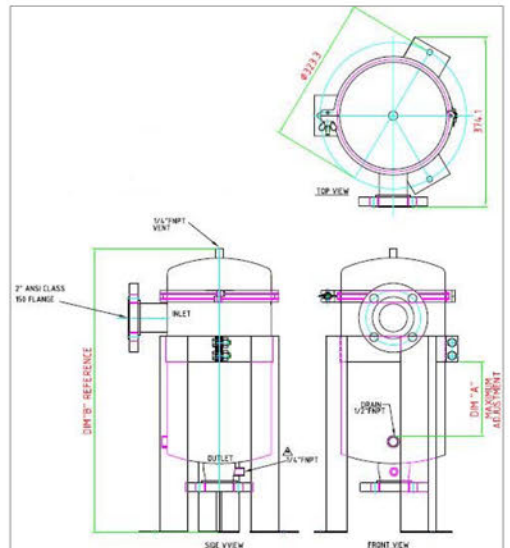

BAND CLAMP CLOSURE