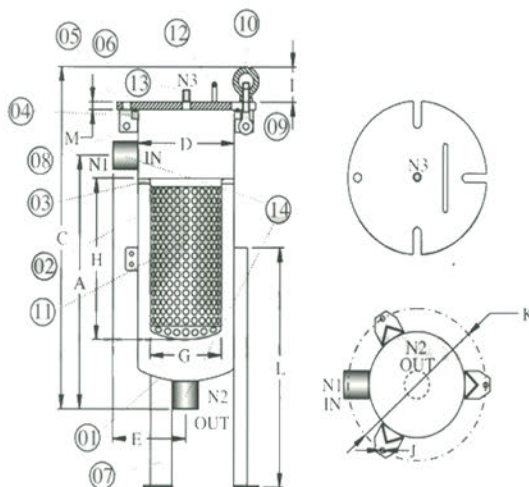

304SS, 2" Flanged Connections

316 stainless and other I/O connections available on request.

**BAND CLAMP CLOSURE**

**Excelflow**  
JUMBO FILTER HOUSING DIMENSIONS

MODEL#	CARTRIDGE LENGTH	DIM A	DIM B
40	10"	161	625
90	20"	285	878
170	30"	427	1160

**SWING BOLT CLOSURE**

RELEASE 3

REF	PRODUCT TYPE	DESCRIPTION	P/N	LIST PRICE EA
	 <p><b>Band clamp closure</b></p> <p><b>Excelflow</b></p> <p><b>STAINLESS STEEL BAG FILTER HOUSINGS</b></p> <p><b>304SS, 2" Flanged Connections</b></p> <p>other stainless grades and connections available on request.</p>  <p><b>Swing-bolt closure</b></p>	<b>Band Clamp Top Opening</b>		
		<b>304SS, rated to 100psi (7 bar)</b>		
7		Excelflow BC No. 1, 2"FL Bag Filter, 90 GPM		BF902FBC
8		Excelflow BC No. 2, 2"FL Bag Filter, 200 GPM		BF2002FBC
9		Excelflow BC No. 4, 2"FL Bag Filter, 45 GPM		BF452FBC
		<b>Swing Bolt Top Opening</b>		
		<b>304SS, rated to 150psi (10 bar)</b>		
10		Excelflow SB No. 1, 2"FL Bag Filter, 90 GPM		BF902FSB
11		Excelflow SB No. 2, 2"FL Bag Filter, 200 GPM		BF2002FSB
12		Excelflow SB No. 4, 2"FL Bag Filter, 45 GPM		BF452FSB

**Excelflow**  
**BAG FILTER HOUSING DATA**

DIM	Swing Bolt (mm)			Band Clamp (mm)		
	No.1	No.2	No.4	No.1	No.2	No.4
A	550	1005	470	550	950	475
C	750	1205	680	760	1160	680
Φ D	230	230	180	216	216	140
E	216	216	190	188	188	150
Φ G	170	170	97	170	170	97
H	350	730	290	350	730	290
Φ J	11	11	8.5	11	11	8.5
Φ K	330	330	250	340	340	215
L	520	520	350	500	700	350
M	105	105	100	15	15	11
Weight	32kgs	42kgs	13kgs	34kgs	47kgs	21kgs